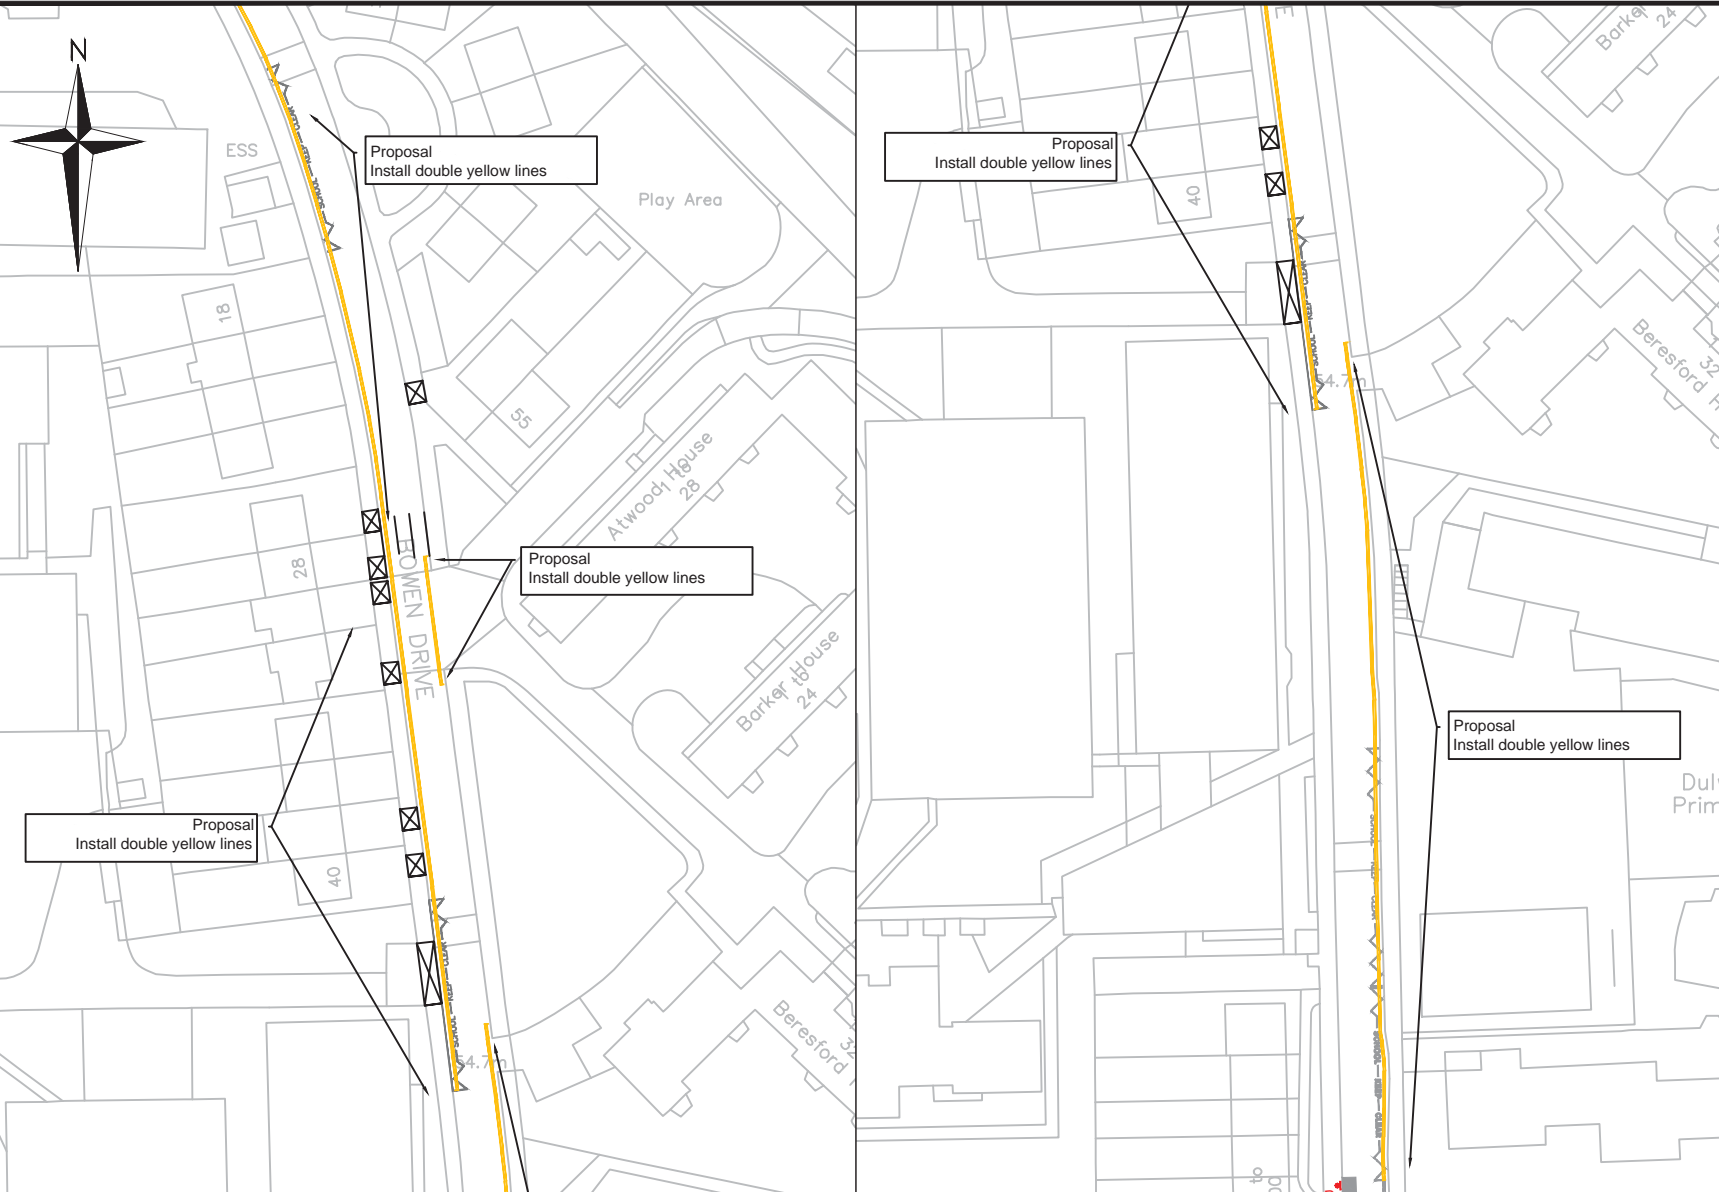

- Legend**
- Proposed double yellow lines
 - Single yellow line
 - Double yellow lines
 - School keep clear markings

Public Realm Projects Parking Design Environment and Leisure Floor 3, Hub 1 Southwark Council 160 Tooley Street PO Box 64529 London, SE1P 5LX www.southwark.gov.uk/parkingprojects				Project 151602 LOCAL PARKING AMNEDMENTS Drawing Title BOWEN DRIVE PROPOSED DOUBLE YELLOW LINES DRAWING 1 OF 2		Community Council DULWICH COLLEGE		Date 08/06/15		Scale 1:1000 @ A4		Drn MH		Chk TW		App TW		Rev 		Dwg No. 1516Q2005		Rev 		Status APPENDIX 2		Date 		Description 		Drn 		Chk 		App 	
--	--	--	--	--	--	---	--	-------------------------	--	-----------------------------	--	------------------	--	------------------	--	------------------	--	---------	--	-----------------------------	--	---------	--	-----------------------------	--	----------	--	-----------------	--	---------	--	---------	--	---------	--

- Legend**
- Proposed double yellow lines
 - Single yellow line
 - Double yellow lines
 - School keep clear markings

Public Realm Projects
Parking Design

Environment and Leisure
Floor 3, hub 1
Southwark Council
160 Tooley Street
PO Box 64529
London, SE1P 5LX

www.southwark.gov.uk/parkingprojects

Project
1516Q2 LOCAL PARKING AMNEDMENTS

Drawing Title
**BOWEN DRIVE
PROPOSED DOUBLE YELLOW LINES
DRAWING 2 OF 2**

Community Council DULWICH					
Ward(s) COLLEGE					
Date	Scale	Drn	Chk	App	
08/06/15	1:1000 @ A4	MH	TW	TW	
Dwg No.	1516Q2005				
Status	APPENDIX 2				A